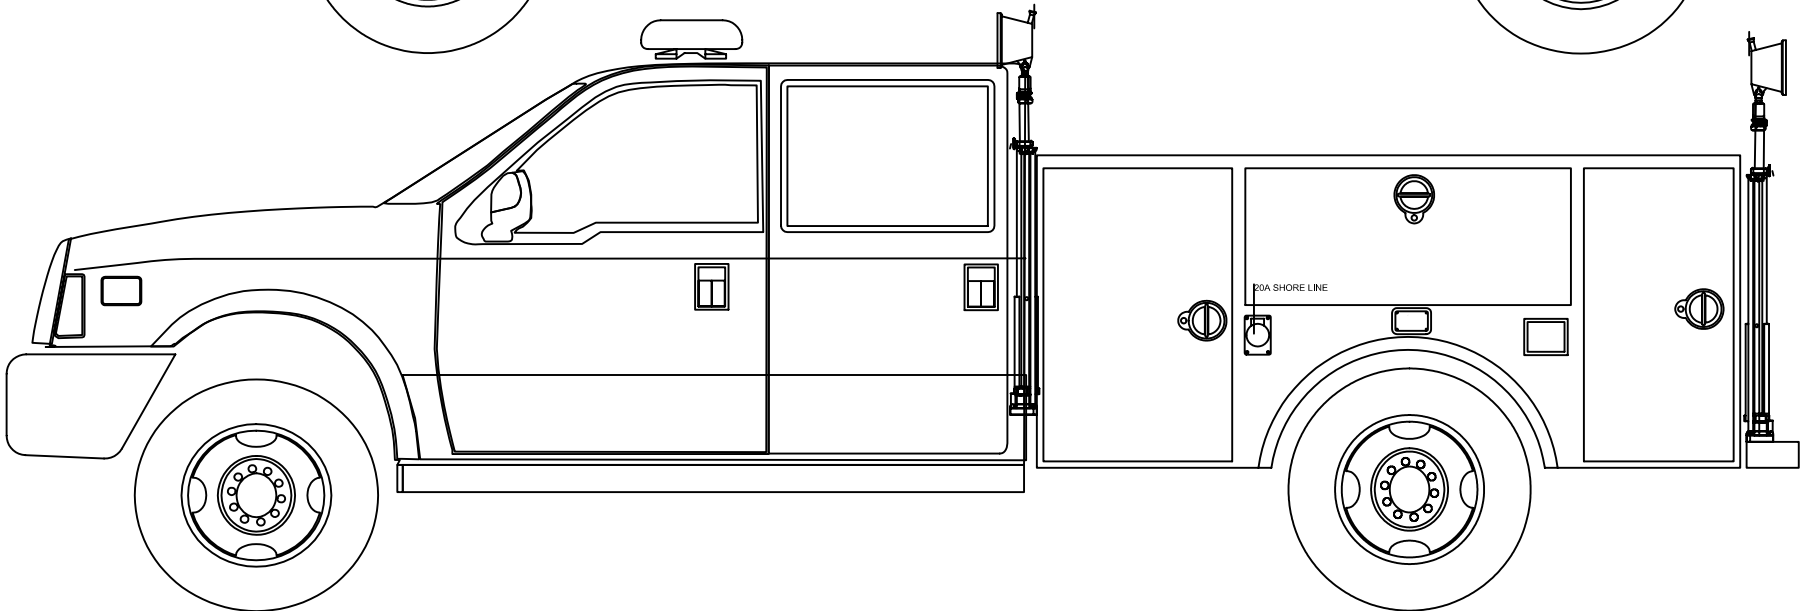

ODYSSEY Automotive Specialty

317 RICHARD MINE ROAD WHARTON, NJ 07885 (973) 328-2667 / (800) 535-9441 / FAX: (973) 328-2639
This drawing is proprietary and confidential to Odyssey Automotive Specialty, Inc. It is not to be reproduced or disclosed without prior written consent of Odyssey Automotive Specialty, Inc. ©2008 Odyssey Automotive Specialty, Inc. All rights reserved.

SERIES #		
DATE	Notes:	

MISC NOTES:
08' 9 FT BODY F-550