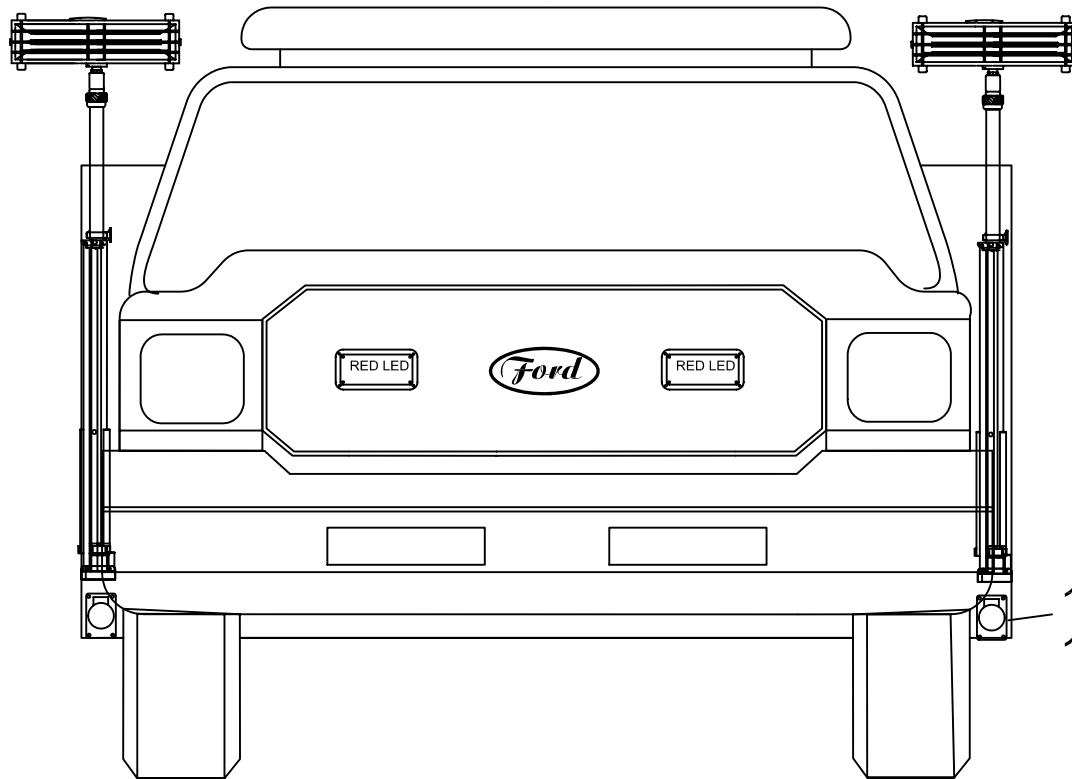

SERIES #		
	DATE	Notes:

MISC NOTES:
08' 9 FT BODY F-550

110V TWIST LOCK
1 PER SIDE