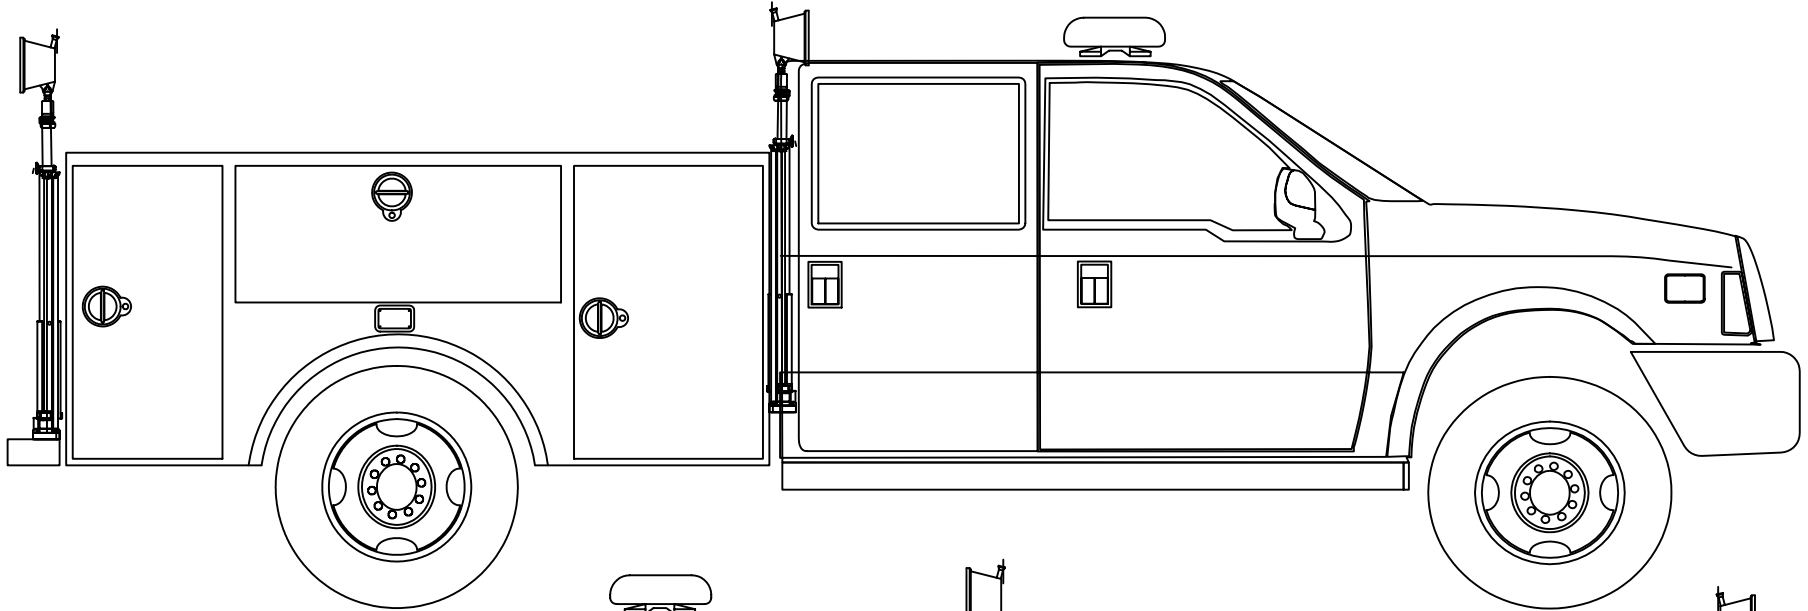

ODYSSEY Automotive Specialty

317 RICHARD MINE ROAD WHARTON, NJ 07885 (973) 328-2667 / (800) 535-9441 / FAX: (973) 328-2639
This drawing is proprietary and confidential to Odyssey Automotive Specialty, Inc. It is not to be reproduced or disclosed without prior written consent of Odyssey Automotive Specialty, Inc. ©2008 Odyssey Automotive Specialty, Inc. All rights reserved.

SERIES #		
DATE	Notes:	

MISC NOTES:
08' 9 FT BODY F-550