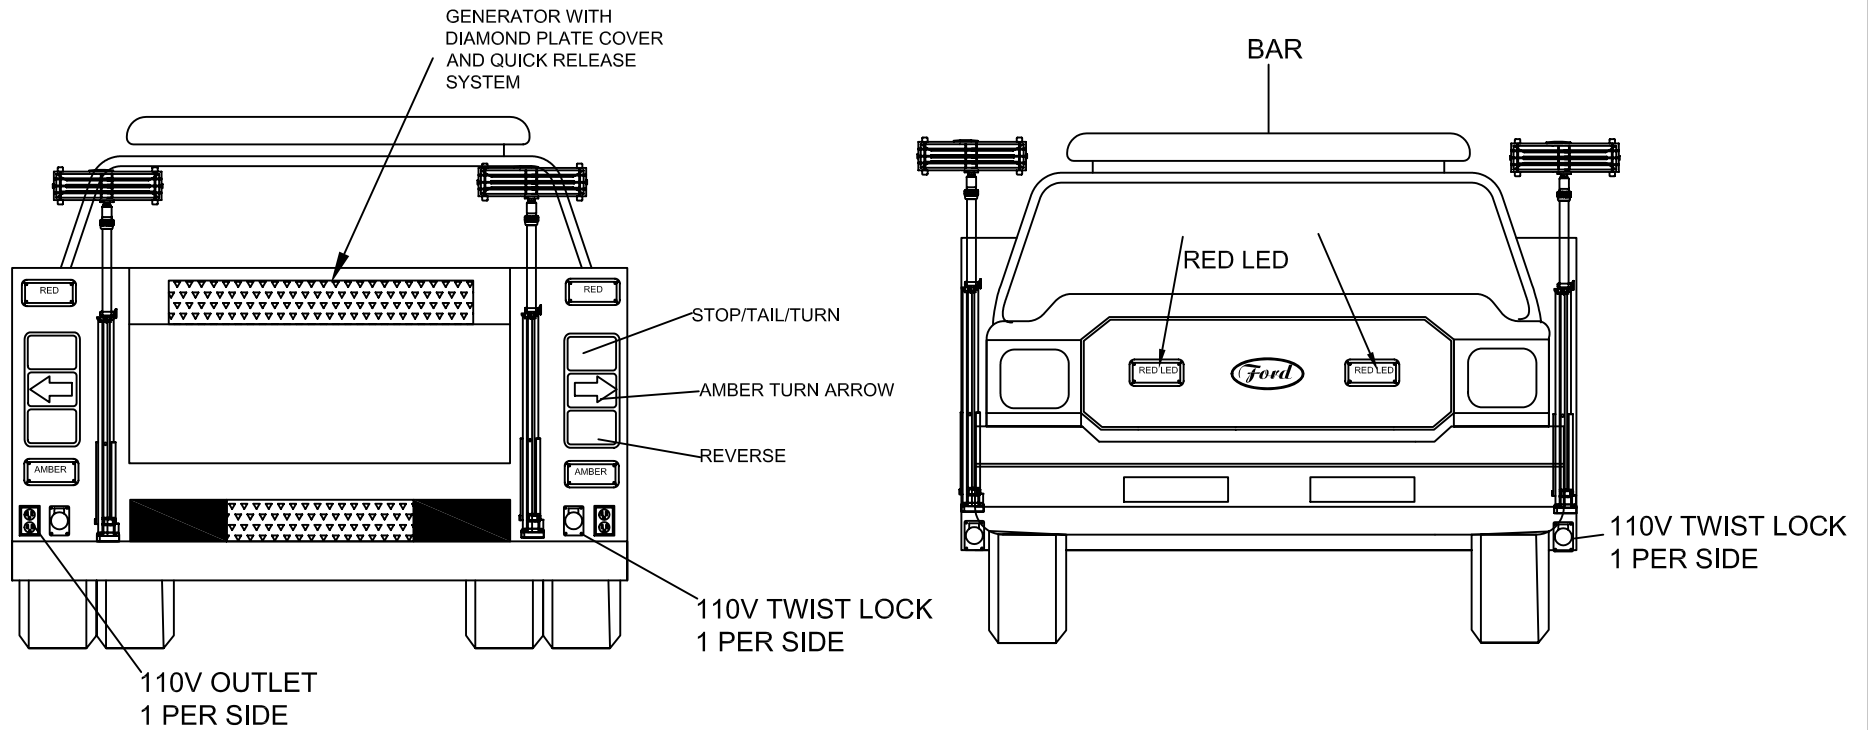

ODYSSEY Automotive Specialty

317 RICHARD MINE ROAD WHARTON, NJ 07885 (973) 328-2667 / (800) 535-9441 / FAX: (973) 328-2639

This drawing is proprietary and confidential to Odyssey Automotive Specialty, Inc. It is not to be reproduced or disclosed without prior written consent of Odyssey Automotive Specialty, Inc. ©2008 Odyssey Automotive Specialty, Inc. All rights reserved.

SERIES #

DATE

Notes:

MISC NOTES:

08' 9 FT ODY F-550